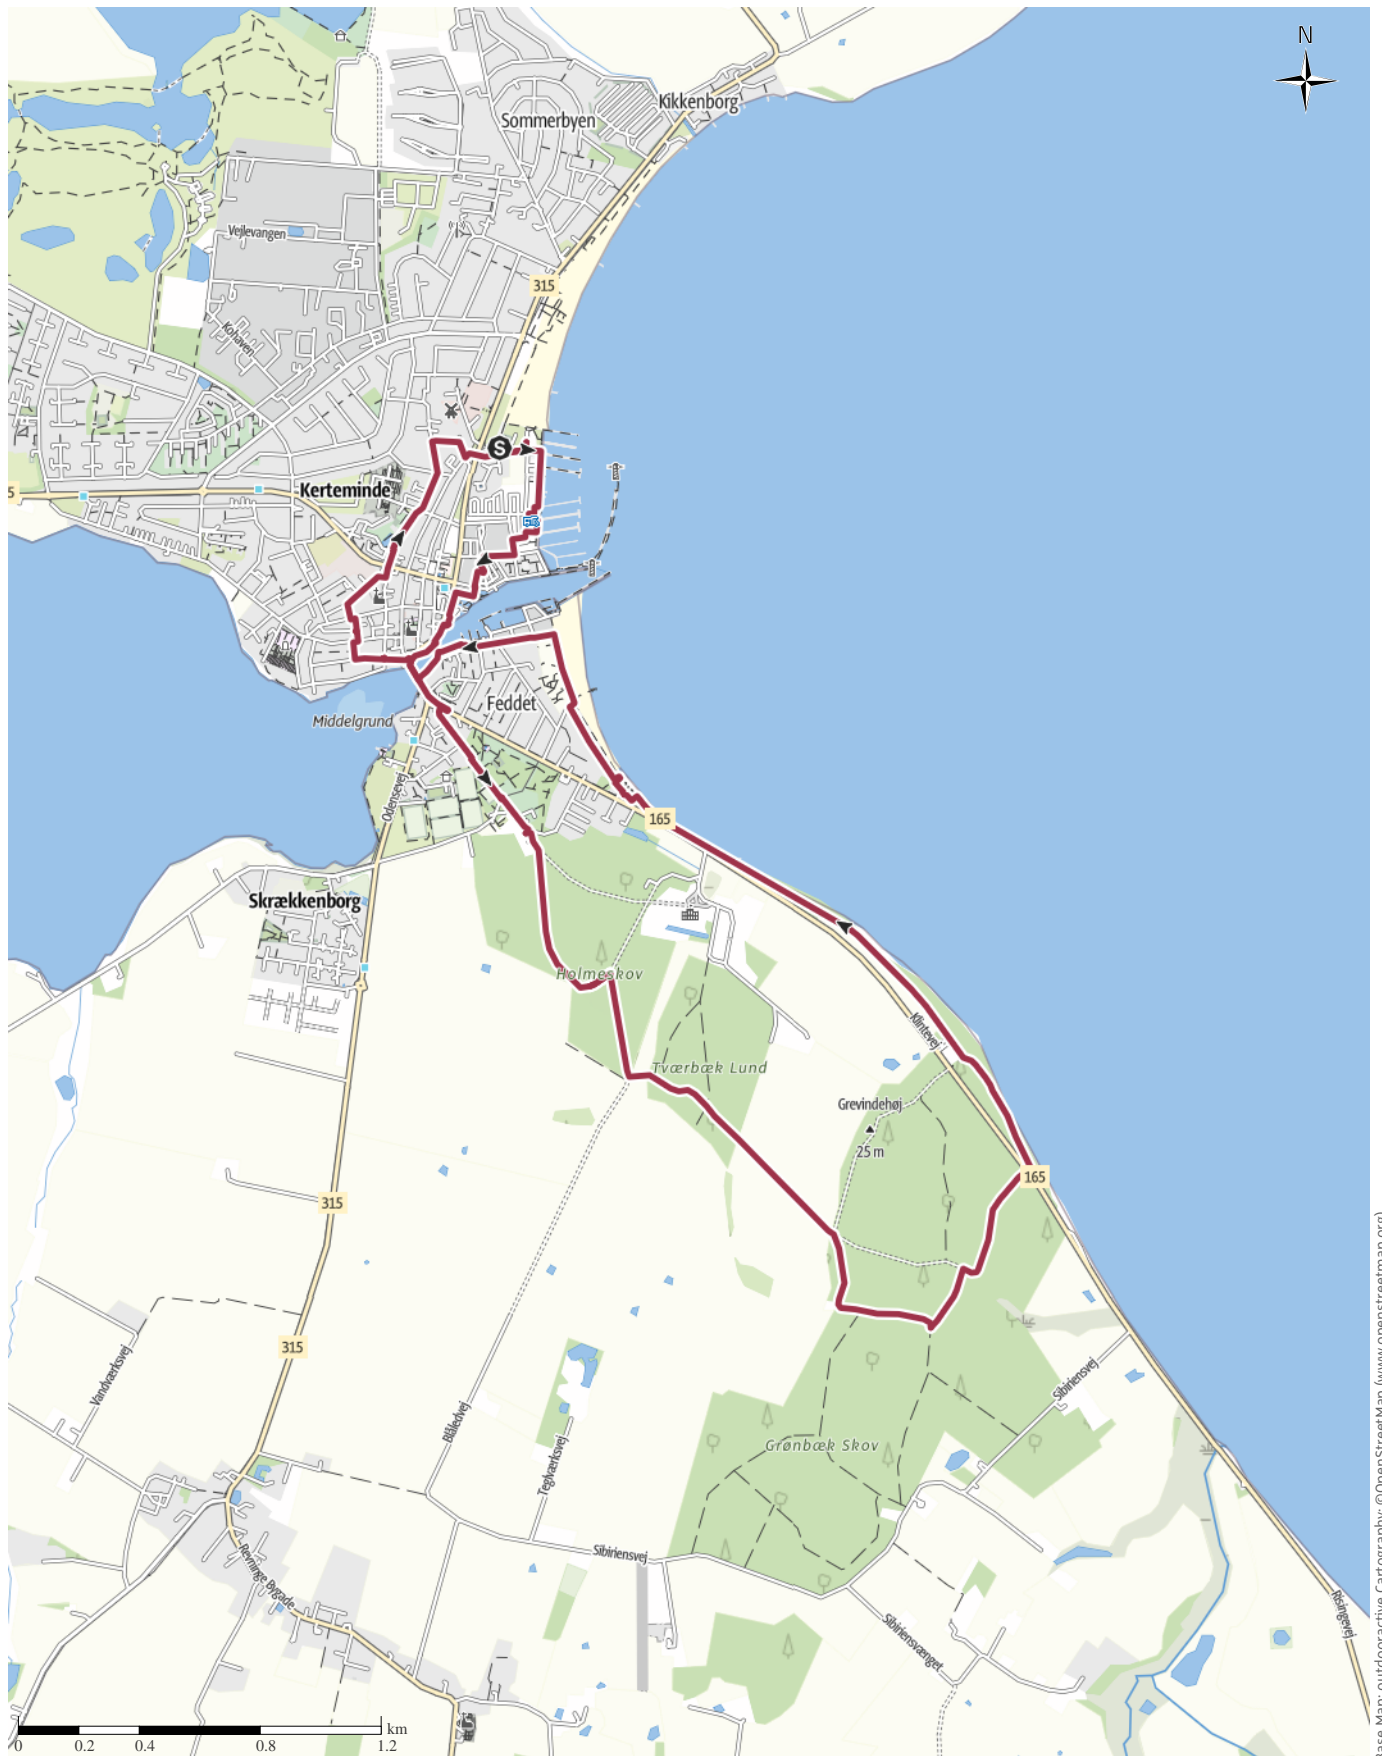

Kerteminde fast rute 10 km (3)

↔ 10.3 km

🕒 2:35 h

▲ 29 m

▼ 35 m

Difficulty

moderate

Base Map: outdooractive Cartography; ©OpenStreetMap (www.openstreetmap.org)

Kerteminde fast rute 10 km (3)

Track types

Asphalt	4 km
Dirt road	3.8 km
Forested/wild trail	0.3 km
Path	2.2 km
Road	0.1 km
Unknown	0 km

Elevation profile

route data

Hiking Trail

Distance	↔	10.3 km
Duration	🕒	2:35 h
Ascent	⬆️	29 m
Descent	⬇️	35 m

Stamina

Technique

Altitude

 28 m
 0 m

Niels Ole Jensen

Update: February 18, 2025

Takeaway route for iPhone and Android

Scan QR code, save this route offline, share with friends and more...