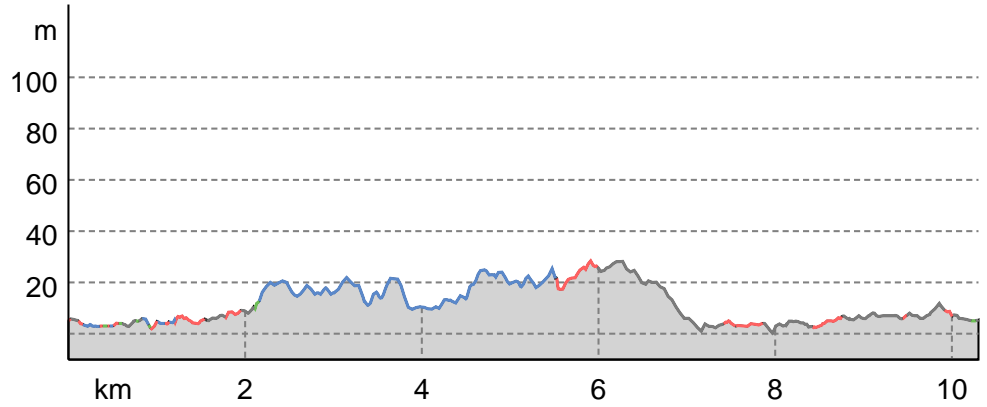

Kerteminde fast rute 10 km (3)

↔ 10.3 km

🕒 2:35 h

▲ 29 m

▼ 35 m

Difficulty

moderate

Base Map: outdooractive Cartography; ©OpenStreetMap (www.openstreetmap.org)

Kerteminde fast rute 10 km (3)

Track types

Asphalt	4 km
Dirt road	3.8 km
Forested/wild trail	0.3 km
Path	2.2 km
Road	0.1 km
Unknown	0 km

Elevation profile

route data

Hiking Trail

Distance	↔	10.3 km
Duration	🕒	2:35 h
Ascent	⬆️	29 m
Descent	⬇️	35 m

Stamina

Technique

Altitude

 28 m
 0 m

Niels Ole Jensen

Update: February 18, 2025

Takeaway route for iPhone and Android

Scan QR code, save this route offline, share with friends and more...